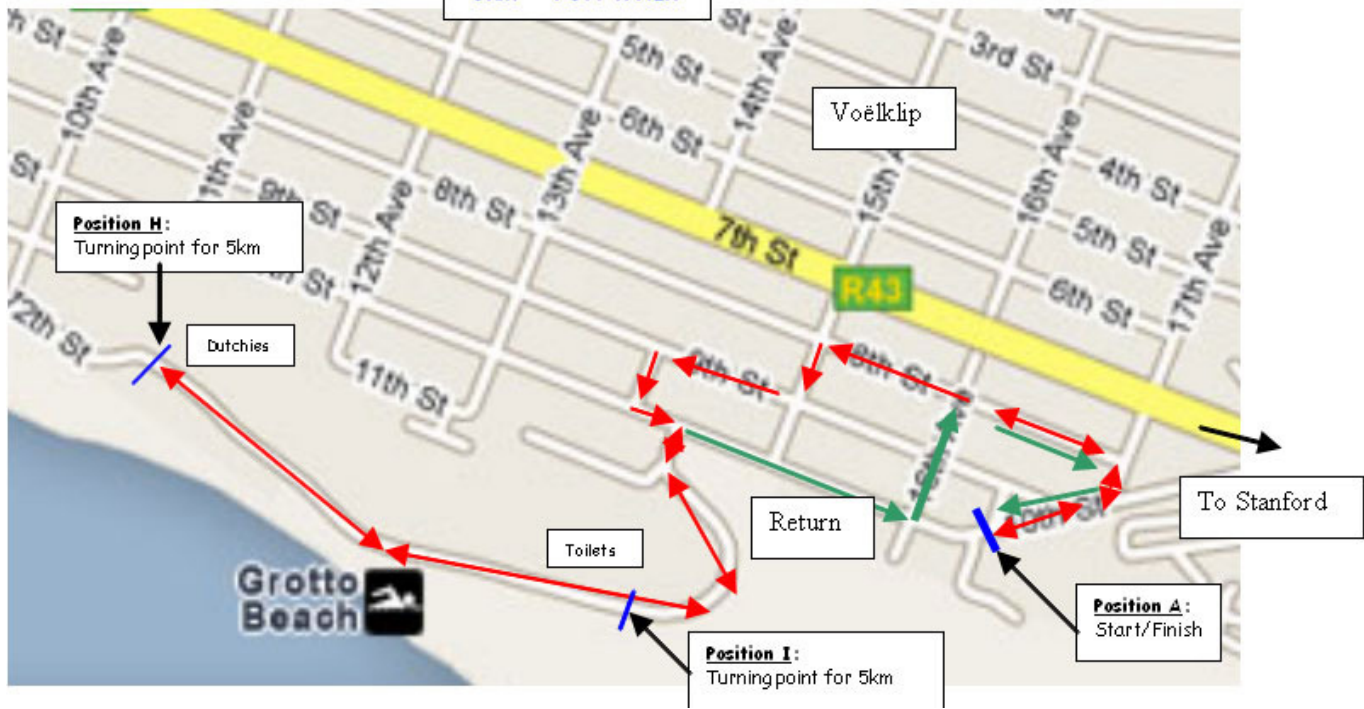

**ROUTES FOR:
5KM + FUN WALK**

**BASIC ROUTE 10, 21, 42 KM
AND 5 KM MOTORISED.**